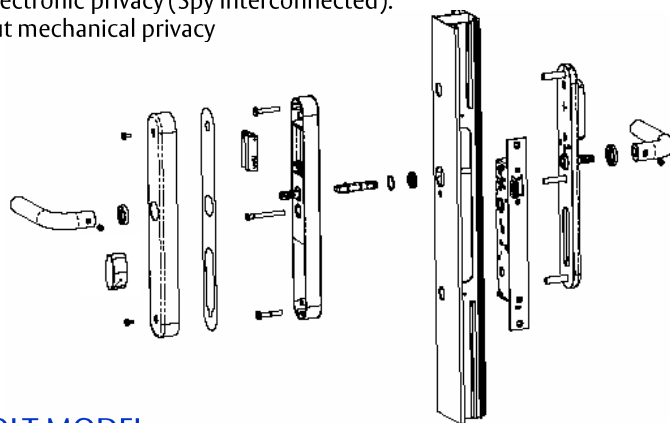

# SPY LOCK FOR ALUMINIUM PROFILES

## SPY LOCK WITH NARROW STILE MORTISE LOCKS FOR ALUMINIUM PROFILE DOORS

Not valid for Spy Design SmartAir and Spy Design Dual locks.  
There are two different models:

- Passage model: 2215
- Deadbolt model: 2210B

### PASSAGE MODEL

- One locking point: latchbolt
- Anti-trust function
- With electronic privacy (Spy interconnected).
- Without mechanical privacy