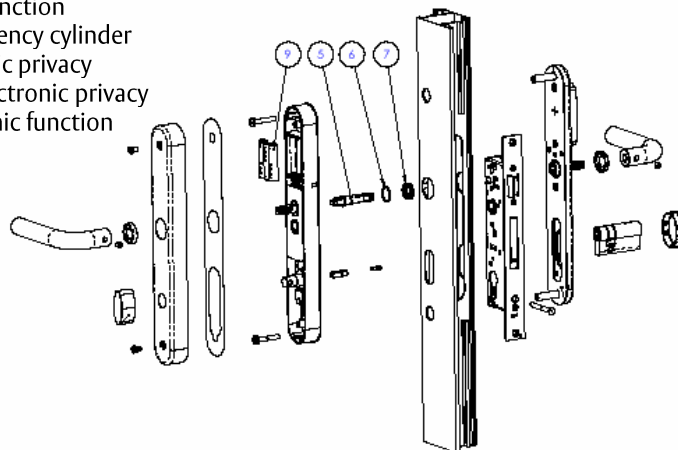

# SPY LOCK FOR ALUMINIUM PROFILES

## SPY LOCK WITH NARROW STILE MORTISE LOCKS FOR ALUMINIUM PROFILE DOORS

Not valid for Spy Design SmartAir and Spy Design Dual locks.  
There are two different models:

- Passage model: 2215
- Deadbolt model: 2210B

### PASSAGE MODEL

- One locking point: latchbolt
- Anti-trust function
- With electronic privacy (Spy interconnected).
- Without mechanical privacy

### DEADBOLT MODEL

- Two locking points: latchbolt and deadbolt
- Anti-trust function
- With emergency cylinder
- With metallic privacy
- Without electronic privacy
- Not anti-panic function

**Note:** In the case it is needed to install the Spy lock with other narrow stile mortise locks, consult with Inhova.