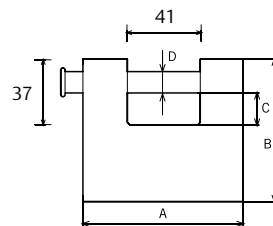

Reference	Packaging	A	B	C	D
CSTE	In box	90	80	18	12
CSTX80	In box	90	80	18	12
CST60	In box	90	80	18	12
CST80	In box	90	80	18	12