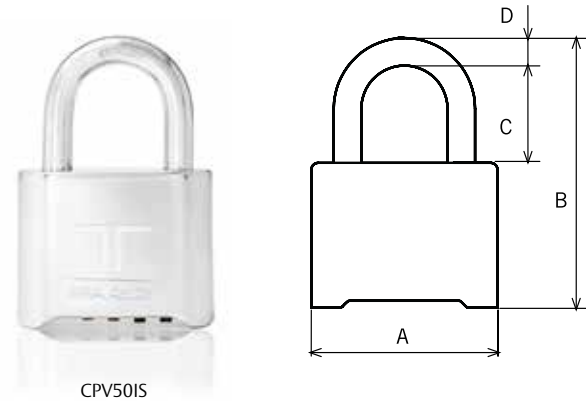

Padlocks

Combination series

- » Programmable padlock.
- » Combination may be changed by the user themselves.
- » Stainless steel springs.
- » **Ruletas de acero inoxidable.**
- » Double security locking mechanism in CPV501S.
- » Chrome brass casing with extraordinary resistance to corrosion.
- » Stainless steel shackle in CPV501S.

Reference	Packaging	A	B	C	D
CPV501S	Visual	55	78	28	8