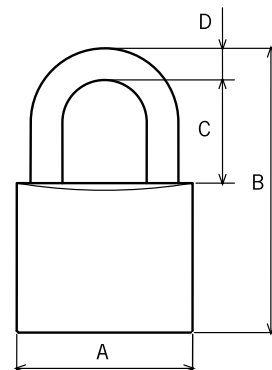

Padlocks

Brass series

- » Double security locking mechanism.
- » Hardened steel shackle.
- » Varnished brass casing for better protection.
- » Stainless steel springs.
- » Key alike.
- » Key to a certain number

Reference	Packaging	A	B	C	D
CLV15LTK4	Visual	15	31	10	2
CL20LT	In box	20	35	11	3
CL20LTKA	In box	20	35	11	3
CL20LTKA	In box	20	35	11	3
CL2025LT	In box	20	48	25	3
CL2025LTKA	In box	20	48	25	3
CL25LT	In box	25	44	14	4
CL25LTKA	In box	25	44	14	4
CL2530LT	In box	25	60	30	4
CL2530LTKA	In box	25	60	30	4
CL30LT	In box	30	50	18	5
CL30LTKA	In box	30	50	18	5
CL3040LT	In box	30	75	40	5
CL3040LTKA	In box	30	75	40	5
CL40LT	In box	40	63	23	6
CL40LTKA	In box	40	63	23	6
CL4055LT	In box	40	95	55	6,5
CL4055LTKA	In box	40	95	55	6,5
CL50LT	In box	50	78	29	8
CL50LTKA	In box	50	78	29	8
CL5070LT	In box	50	120	70	8
CL5070LTKA	In box	50	120	70	8
CL60LT	In box	60	84	34	9
CL60LTKA	In box	60	84	34	9