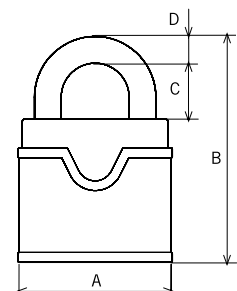

Reference	Packaging	A	B	C	D
CT60T60IS	In box	60	93	23	11
CT60T80IS	In box	60	93	23	11
CT60TX80IS	In box	60	93	23	11
CT60TK1V2IS	In box	60	93	23	11